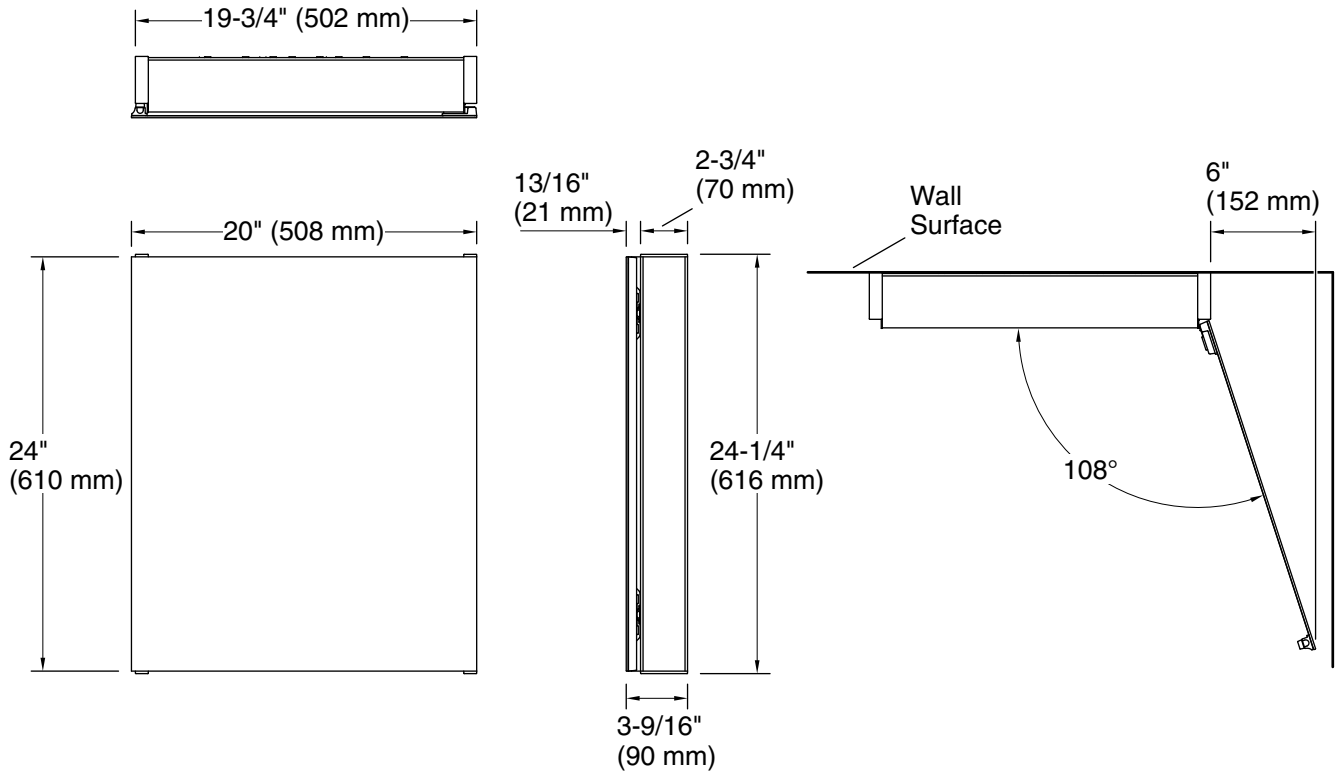

Technical Information

All product dimensions are nominal.

Vanity type: Wall-mount

Notes

Install this product according to the installation instructions.

When determining the height of the cabinet, ensure the mirrored door will clear all obstacles (such as a faucet). A minimum distance of 3" (76 mm) is required.

This cabinet is designed for either right or left door swing. Check for obstructions.

Use anchors (not provided) rated for the loaded weight of this product. Refer to the anchor manufacturer's instructions.